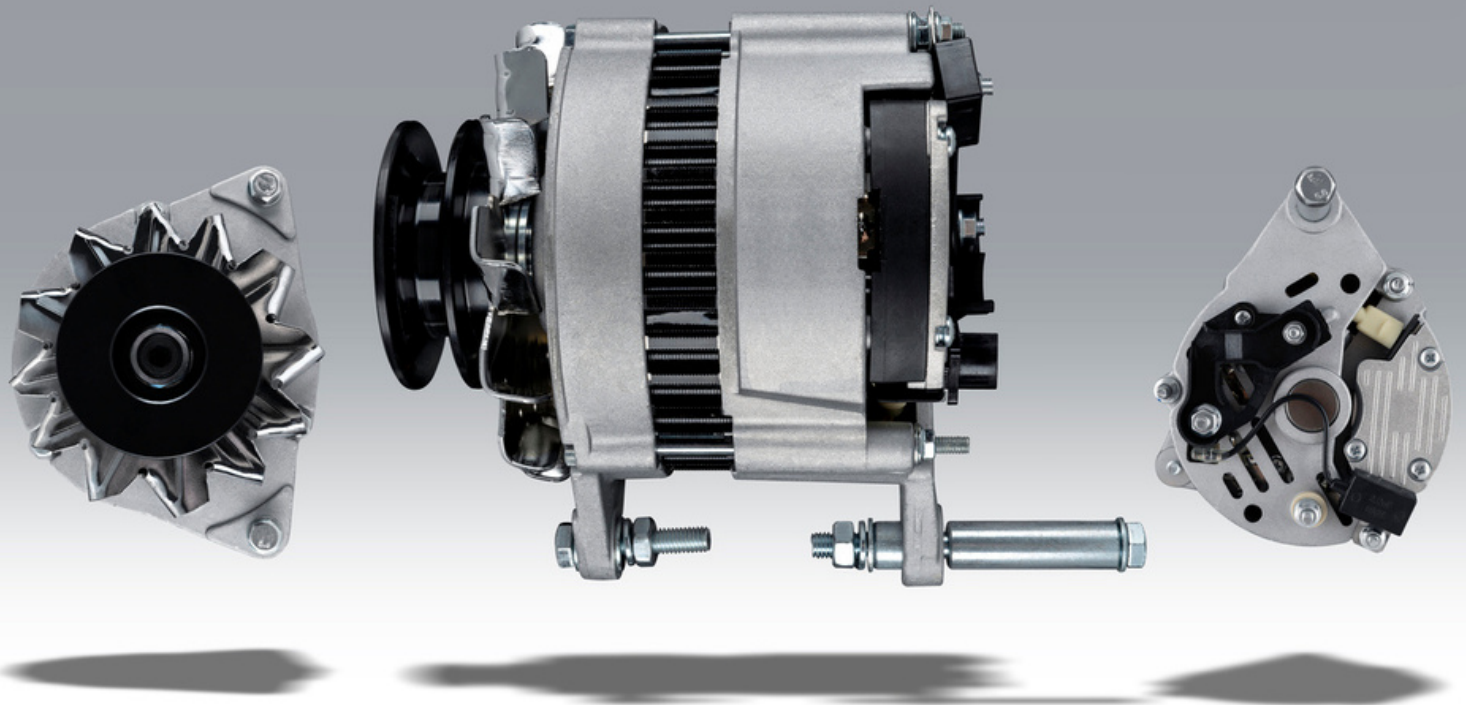

CONTENTS

Case-IH	3	Lindner	25
Claas	6	Massey Ferguson	26
County	7	McCormick	29
David Brown	8	Merlo	30
Deutz-Fahr	9	New Holland	31
Eicher	11	Renault	33
Fendt	12	SAME	34
Fiat	13	Schluter	35
Ford	14	Steyr	36
Hurlimann	16	Valtra-Valmet	37
JCB	17	Zetor	38
John Deere	18		
Kubota	20		
Lamborghini	21		
Landini	22		
Leyland Marshall	24